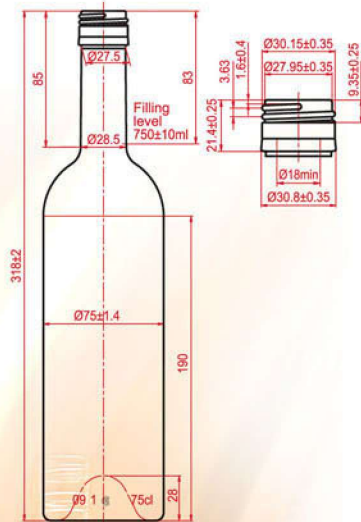

WESTERNBRIDGE GMBH

WINE BOTTLES

GENERAL REPRESENTATIVE OF THE
 CHISINAU GLASS FACTORY

BORDEAUX-A 750

Filling capacity 750ml
Weight - 500 gr
Finish- "VP-3"

BORDEAUX-AMERICA 750

Filling capacity 750ml
Weight - 500 gr
Finish- "VP8-1"

WINE BOTTLES

WINE BOTTLES

BORDEAUX-B 750

Filling capacity 750ml
Weight - 500 gr
Finish- "VP-4A"

BORDEAUX-EUROPA 750

Filling capacity 750ml
Weight - 428 ± 8.5 gr
Finish- "VP3"

BORDEAUX-VIP-1 750

Filling capacity 750ml
 Weight - 500 gr
 Finish- "B-31-3" GOST 10117.2-2001

WINE BOTTLES

REIN 750

Filling capacity 750ml
 Brimful capacity 775 ± 15ml
 Weight - 440 gr
 Finish- "VP3B"

CHAMPAGNE 750

Filling capacity 750ml
 Weight - 650 gr
 Finish- "SH, CPS"

WINE BOTTLES

SPARKLING 750

Filling capacity 750ml
 Brimful capacity 775 ±₃ ml
 Weight - 620 gr
 Finish- "CPS-B"