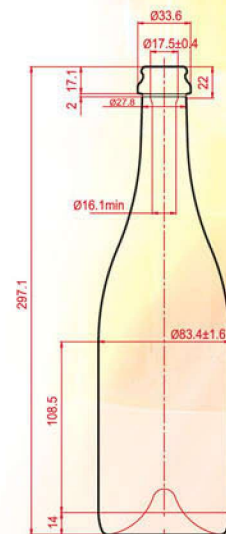

WINE BOTTLES

WINE BOTTLES

BORDEAUX-B 750

Filling capacity 750ml
Weight - 500 gr
Finish- "VP-4A"

BORDEAUX-EUROPA 750

Filling capacity 750ml
Weight - 428 ± 8.5 gr
Finish- "VP3"

BORDEAUX-VIP-1 750

Filling capacity 750ml
 Weight - 500 gr
 Finish- "B-31-3" GOST 10117.2-2001

WINE BOTTLES

REIN 750

Filling capacity 750ml
 Brimful capacity 775 ± 15ml
 Weight - 440 gr
 Finish- "VP3B"

CHAMPAGNE 750

Filling capacity 750ml
 Weight - 650 gr
 Finish- "SH, CPS"

WINE BOTTLES

SPARKLING 750

Filling capacity 750ml
 Brimful capacity 775 ±₃ ml
 Weight - 620 gr
 Finish- "CPS-B"