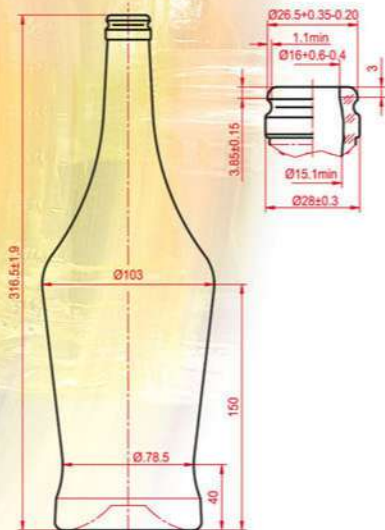

SCHNAPS 500

Filling capacity 500ml
 Brimful capacity 520 ± 10ml
 Weight - 445 gr
 Finish- "P-41-1"

WINE BOTTLES

CHILIA 1000

Filling capacity 1000ml
 Brimful capacity 1030 ± 10ml
 Weight - 650 gr
 Finish- "KH" GOST 10117.2-2001

WESTERNBRIDGE GMBH

WINE BOTTLES

GENERAL REPRESENTATIVE OF THE
 CHISINAU GLASS FACTORY

BORDEAUX-A 750

Filling capacity 750ml
Weight - 500 gr
Finish- "VP-3"

BORDEAUX-AMERICA 750

Filling capacity 750ml
Weight - 500 gr
Finish- "VP8-1"

WINE BOTTLES

WINE BOTTLES

BORDEAUX-B 750

Filling capacity 750ml
Weight - 500 gr
Finish- "VP-4A"

BORDEAUX-EUROPA 750

Filling capacity 750ml
Weight - 428 ± 8.5 gr
Finish- "VP3"

BORDEAUX-VIP-1 750

Filling capacity 750ml
 Weight - 500 gr
 Finish- "B-31-3" GOST 10117.2-2001

Filling capacity 750ml
 Brimful capacity 775 ±₃ ml
 Weight - 620 gr
 Finish- "CPS-B"