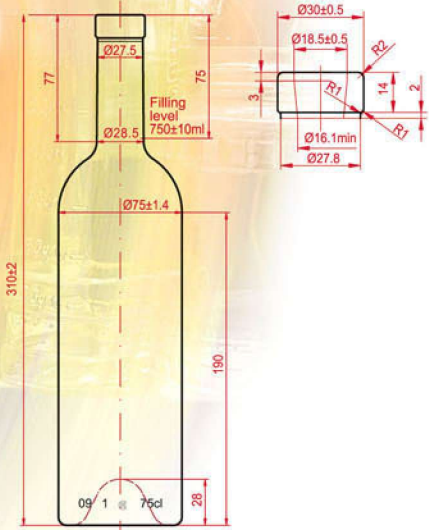

WESTERNBRIDGE GMBH

WINE BOTTLES

GENERAL REPRESENTATIVE OF THE
 CHISINAU GLASS FACTORY

BORDEAUX-A 750

Filling capacity 750ml
Weight - 500 gr
Finish- "VP-3"

BORDEAUX-AMERICA 750

Filling capacity 750ml
Weight - 500 gr
Finish- "VP8-1"

WINE BOTTLES

WINE BOTTLES

BORDEAUX-B 750

Filling capacity 750ml
Weight - 500 gr
Finish- "VP-4A"

BORDEAUX-EUROPA 750

Filling capacity 750ml
Weight - 428 ± 8.5 gr
Finish- "VP3"

BORDEAUX-VIP-1 750

Filling capacity 750ml
 Weight - 500 gr
 Finish- "B-31-3" GOST 10117.2-2001

Filling capacity 750ml
 Brimful capacity 775 ±₃ ml
 Weight - 620 gr
 Finish- "CPS-B"