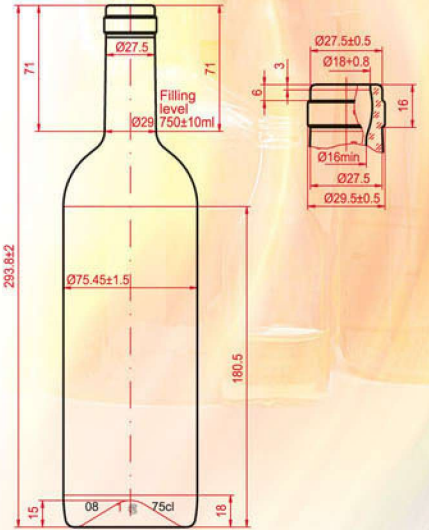

WESTERNBRIDGE GMBH

WINE BOTTLES

GENERAL REPRESENTATIVE OF THE
 CHISINAU GLASS FACTORY

BORDEAUX-A 750

Filling capacity 750ml
Weight - 500 gr
Finish- "VP-3"

BORDEAUX-AMERICA 750

Filling capacity 750ml
Weight - 500 gr
Finish- "VP8-1"

WINE BOTTLES

WINE BOTTLES

BORDEAUX-B 750

Filling capacity 750ml
Weight - 500 gr
Finish- "VP-4A"

BORDEAUX-EUROPA 750

Filling capacity 750ml
Weight - 428 ± 8.5 gr
Finish- "VP3"

BORDEAUX-VIP-1 750

Filling capacity 750ml
 Weight - 500 gr
 Finish- "B-31-3" GOST 10117.2-2001

WINE BOTTLES

REIN 750

Filling capacity 750ml
 Brimful capacity 775 ± 15ml
 Weight - 440 gr
 Finish- "VP3B"

CHAMPAGNE 750

Filling capacity 750ml
 Weight - 650 gr
 Finish- "SH, CPS"

WINE BOTTLES

SPARKLING 750

Filling capacity 750ml
 Brimful capacity 775 ±₃ ml
 Weight - 620 gr
 Finish- "CPS-B"