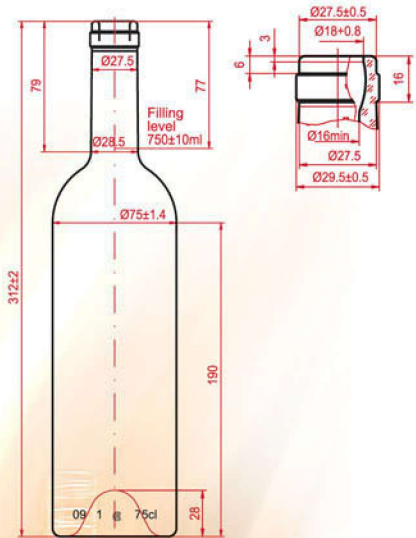

SCHNAPS 500

Filling capacity 500ml
 Brimful capacity 520 ± 10ml
 Weight - 445 gr
 Finish- "P-41-1"

WINE BOTTLES

CHILIA 1000

Filling capacity 1000ml
 Brimful capacity 1030 ± 10ml
 Weight - 650 gr
 Finish- "KH" GOST 10117.2-2001

WESTERNBRIDGE GMBH

WINE BOTTLES

GENERAL REPRESENTATIVE OF THE
 CHISINAU GLASS FACTORY

BORDEAUX-A 750

Filling capacity 750ml
Weight - 500 gr
Finish- "VP-3"

BORDEAUX-AMERICA 750

Filling capacity 750ml
Weight - 500 gr
Finish- "VP8-1"

WINE BOTTLES

WINE BOTTLES

BORDEAUX-B 750

Filling capacity 750ml
Weight - 500 gr
Finish- "VP-4A"

BORDEAUX-EUROPA 750

Filling capacity 750ml
Weight - 428 ± 8.5 gr
Finish- "VP3"

BORDEAUX-VIP-1 750

Filling capacity 750ml
 Weight - 500 gr
 Finish- "B-31-3" GOST 10117.2-2001

Filling capacity 750ml
 Brimful capacity 775 ±₃ ml
 Weight - 620 gr
 Finish- "CPS-B"