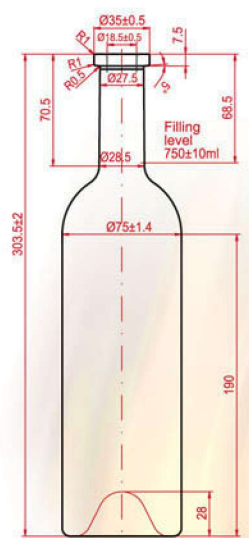

WESTERNBRIDGE GMBH

WINE BOTTLES

GENERAL REPRESENTATIVE OF THE
 CHISINAU GLASS FACTORY

BORDEAUX-A 750

Filling capacity 750ml
Weight - 500 gr
Finish- "VP-3"

BORDEAUX-AMERICA 750

Filling capacity 750ml
Weight - 500 gr
Finish- "VP8-1"

WINE BOTTLES

WINE BOTTLES

BORDEAUX-B 750

Filling capacity 750ml
Weight - 500 gr
Finish- "VP-4A"

BORDEAUX-EUROPA 750

Filling capacity 750ml
Weight - 428 ± 8.5 gr
Finish- "VP3"

BORDEAUX-VIP-1 750

Filling capacity 750ml
 Weight - 500 gr
 Finish- "B-31-3" GOST 10117.2-2001

WINE BOTTLES

REIN 750

Filling capacity 750ml
 Brimful capacity 775 ± 15ml
 Weight - 440 gr
 Finish- "VP3B"

CHAMPAGNE 750

Filling capacity 750ml
 Weight - 650 gr
 Finish- "SH, CPS"

WINE BOTTLES

SPARKLING 750

Filling capacity 750ml
 Brimful capacity 775 ±₃ ml
 Weight - 620 gr
 Finish- "CPS-B"