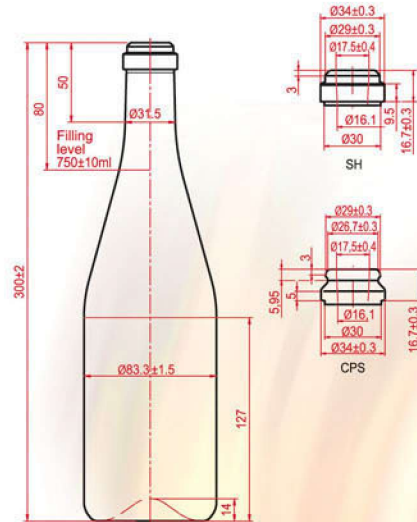

WESTERNBRIDGE GMBH

WINE BOTTLES

GENERAL REPRESENTATIVE OF THE
 CHISINAU GLASS FACTORY

BORDEAUX-A 750

Filling capacity 750ml
Weight - 500 gr
Finish- "VP-3"

BORDEAUX-AMERICA 750

Filling capacity 750ml
Weight - 500 gr
Finish- "VP8-1"

WINE BOTTLES

WINE BOTTLES

BORDEAUX-B 750

Filling capacity 750ml
Weight - 500 gr
Finish- "VP-4A"

BORDEAUX-EUROPA 750

Filling capacity 750ml
Weight - 428 ± 8.5 gr
Finish- "VP3"

BORDEAUX-VIP-1 750

Filling capacity 750ml
 Weight - 500 gr
 Finish- "B-31-3" GOST 10117.2-2001

WINE BOTTLES

REIN 750

Filling capacity 750ml
 Brimful capacity 775 ± 15ml
 Weight - 440 gr
 Finish- "VP3B"

CHAMPAGNE 750

Filling capacity 750ml
 Weight - 650 gr
 Finish- "SH, CPS"

WINE BOTTLES

SPARKLING 750

Filling capacity 750ml
 Brimful capacity 775 ±₃ ml
 Weight - 620 gr
 Finish- "CPS-B"