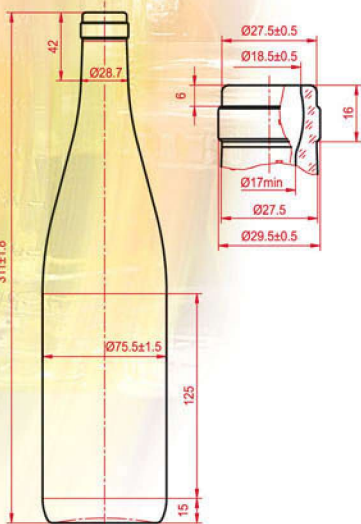

WESTERNBRIDGE GMBH

WINE BOTTLES

GENERAL REPRESENTATIVE OF THE
 CHISINAU GLASS FACTORY

BORDEAUX-A 750

Filling capacity 750ml
Weight - 500 gr
Finish- "VP-3"

BORDEAUX-AMERICA 750

Filling capacity 750ml
Weight - 500 gr
Finish- "VP8-1"

WINE BOTTLES

WINE BOTTLES

BORDEAUX-B 750

Filling capacity 750ml
Weight - 500 gr
Finish- "VP-4A"

BORDEAUX-EUROPA 750

Filling capacity 750ml
Weight - 428 ± 8.5 gr
Finish- "VP3"

BORDEAUX-VIP-1 750

Filling capacity 750ml
 Weight - 500 gr
 Finish- "B-31-3" GOST 10117.2-2001

WINE BOTTLES

REIN 750

Filling capacity 750ml
 Brimful capacity 775 ± 15ml
 Weight - 440 gr
 Finish- "VP3B"

CHAMPAGNE 750

Filling capacity 750ml
 Weight - 650 gr
 Finish- "SH, CPS"

WINE BOTTLES

SPARKLING 750

Filling capacity 750ml
 Brimful capacity 775 ±₃ ml
 Weight - 620 gr
 Finish- "CPS-B"